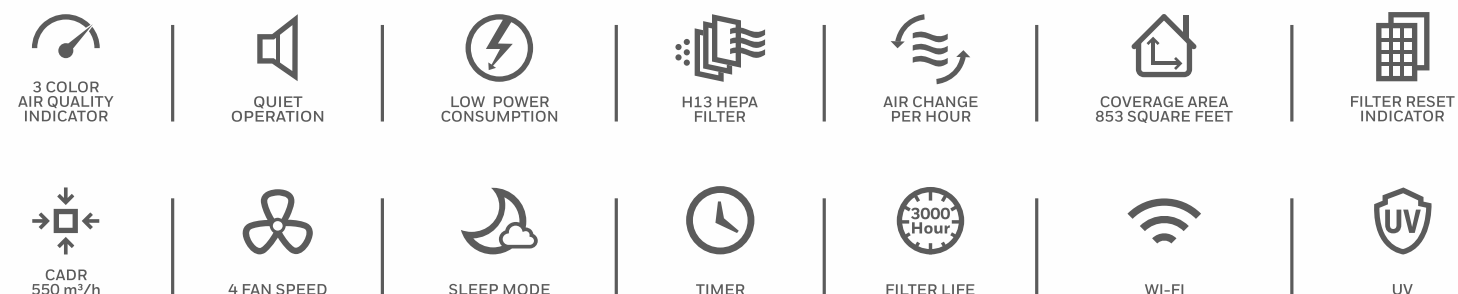

TECHNICAL DETAILS

PRODUCT NAME: AIR TOUCH P2	
Rated Voltage	220-240V
Rated Frequency	50/60Hz
Rated Power	50W
Noise (High Speed)	53dB/A
Noise (Low Speed)	23dB/A
Amount of Particulate Cleaned Air (CADR)²	550m³/h
Amount of Formaldehyde Cleaned Air (CADR)²	82.9m³/h
Applicable Area²	853 square feet
Suggested Period to Replace Filters¹	3 in 1 Compound Filter life up to 3000 hours or 1 year
Net Weight	5.5kg
Product Measurements	L260xW263xH524mm
Components	3 in 1 Compound Filter