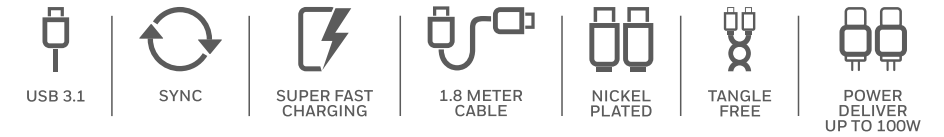

TYPE C TO TYPE C USB 3.1 CABLE (Non Braided)

Platinum Series

Features

- USB 3.1 Type-C to Type-C Cable
- 1.8 Meter - Tangle Free Cable
- Maximum Output: 3A
- Ultra Fast Charging
- Super Fast Data Transfer upto 5Gbps
- Power Delivery (PD) Up to 100W