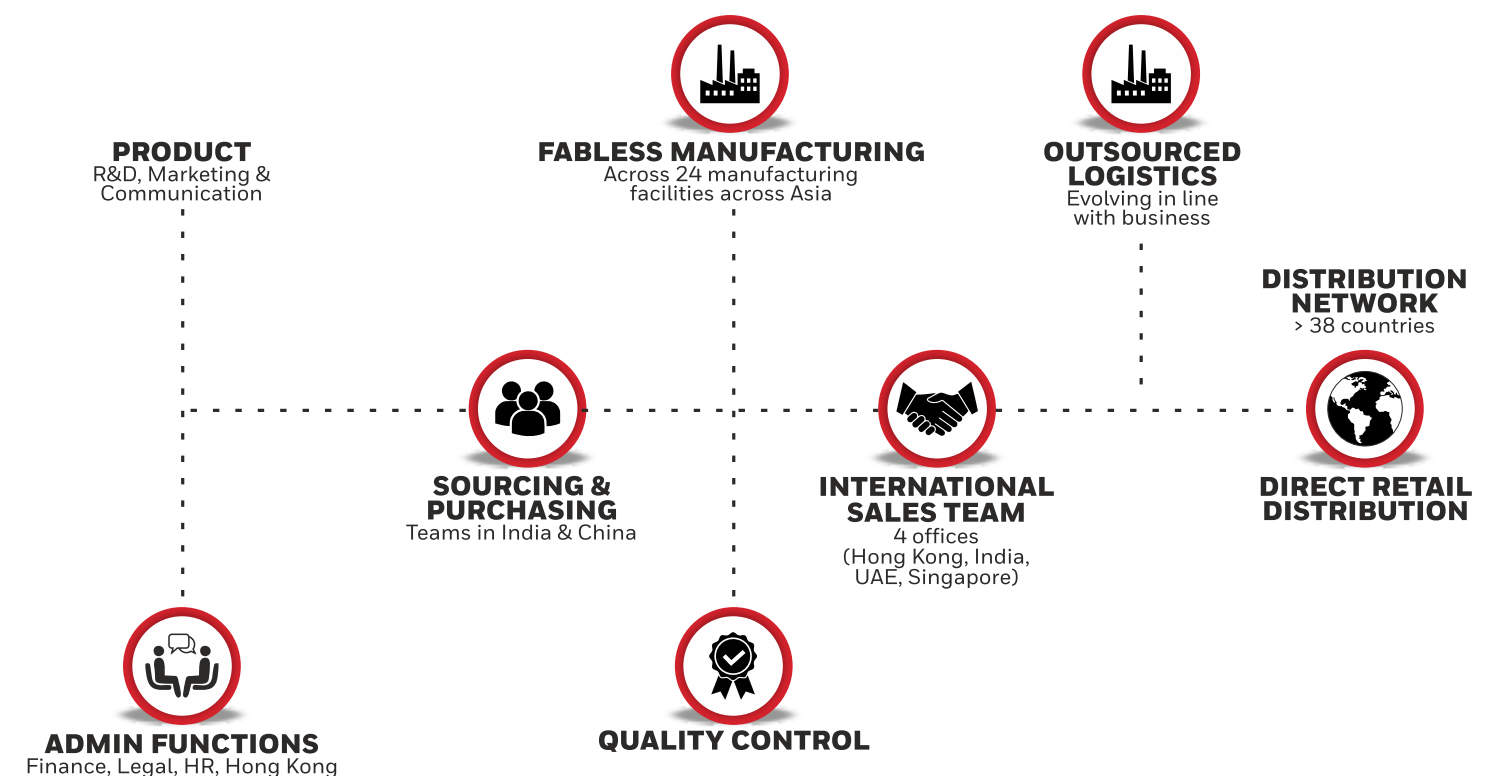

We are committed to excellence at every step of the product development process and extending that further into our go to market strategy. Coupled with world class execution and a pervasive omni channel network, we deliver a seamless and scalable business model that benefits all stakeholders in the eco-system.

Secure Connection is a Honeywell authorized licensee for Honeywell International Inc. Under this trademark license we manufacture Honeywell branded 'Electronic Essentials' range of products across multiple categories, covering over 38 countries across South Asia, South East Asia, Middle East Asia & Africa.

## THE VALUE CHAIN