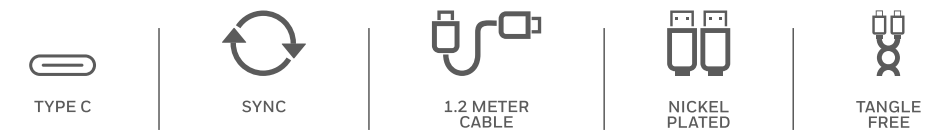

USB TO TYPE C CABLE (Non Braided)

Value Series

Features

- USB 2.0 to Type - C cable which can easily connect into car/wall charger, computer & power bank
- Tested to withstand 10,000+ bends for ultimate longevity
- Nickel plated fast charging C89 connector
- Supports 3.0A charging
- Transfer speed up to 480 MBPS
- Sync data, music & pictures from devices with Type C port
- High purity oxygen free copper wire
- Matte finish
- Cable length: 1.2 Meter