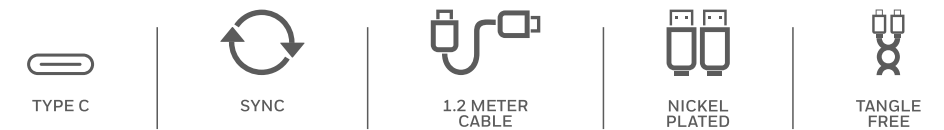

USB TO TYPE C CABLE (Braided)

Platinum Series

Features

- USB 2.0 to Type - C cable which can easily connect into car/wall charger, computer & power bank
- Tested to withstand 10,000+ bends for ultimate longevity
- Nickel plated fast charging C89 connector with cotton braided cable
- Supports 3.0A charging
- Transfer speed up to 480 MBPS
- Sync data, music & pictures from devices with Type C port
- High purity oxygen free copper wire
- Metallic finish
- Cable length: 1.2 Meter