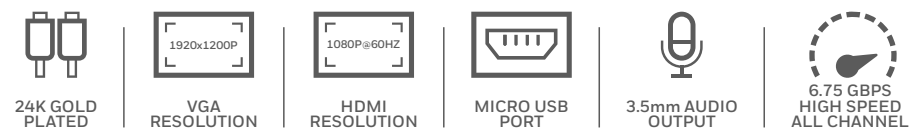

## HDMI TO VGA ADAPTER

Value Series

- Features**
- Supports HDMI input and VGA output
  - Equipped with 3.5mm audio jack and micro-USB port
  - Supports HDMI resolution upto 1080P @ 60Hz
  - HDMI bandwidth 6.75 GBPS for all channels
  - Easy to install