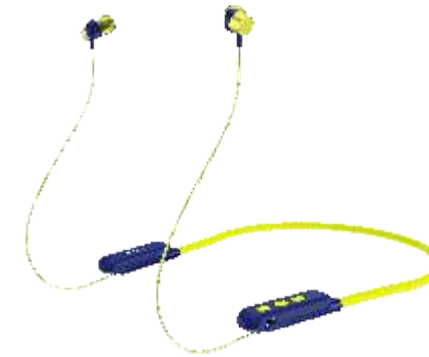

MOXIE V20 BLUETOOTH NECKBAND Value Series

Features

- Seamless connectivity with Bluetooth V5.0
- Built-in rechargeable lithium-ion 220 mAh battery supports up to 200 hours of standby time
- Get up to 20 hours² of playtime in just 2 hours of charge with micro-USB cable
- Easily control your sound and manage calls from your neckband with integrated controls and mic
- Say goodbye to tangled wires with magnetic earbuds to get you started on a hassle-free music experience
- Light, soft and flexible for comfortable listening experience
- IPX4 (water resistant)
- Voice assistant enabled
- Dynamic audio performance with 10mm drivers
- Enjoy uninterrupted audio experience with 10m¹ of Bluetooth range