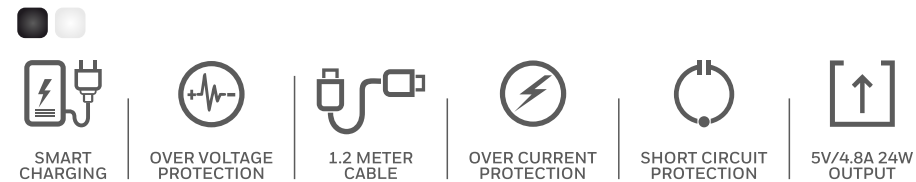

ZEST CHARGER - 4.8Amp Platinum Series

1. **Features**
2. Output: 5V/4.8A, 24 Watts; 2xUSB
   - Input: AC 100V-240V 50/60Hz 0.5A
   - 1.2Mtr. USB to Micro USB Cable
   - Smart Charging
   - Over voltage, charge & current protection
   - Over temperature protection & short circuit protection
   - Soft rubberized finish with fire proof ABS & PC
3. **Available Colours:**