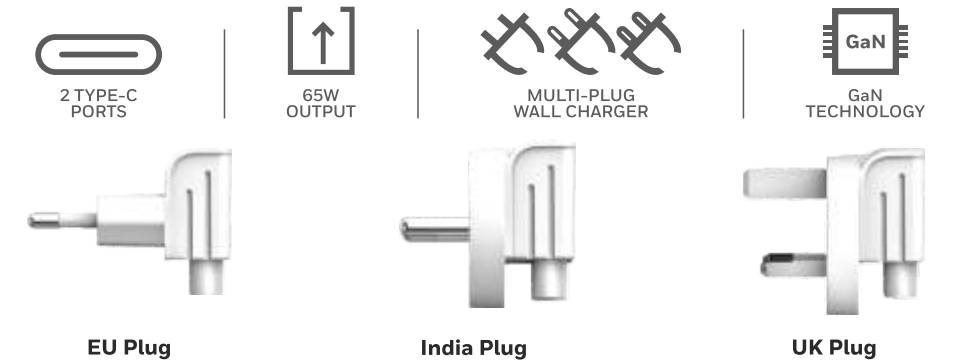

### ZEST CHARGER - GaN 65W

Ultimate Series

**Features**

- Universal Multi-Plug Wall Charger
- Switchable Plugs
- GaN Technology
- 65 Watt PD Output
- 2xType C PD 3.0 Ports
- Charge up to Two Devices Simultaneously
- Over Current Protection and Over Voltage Protection
- Short Circuit Protection and Over Temperature Protection