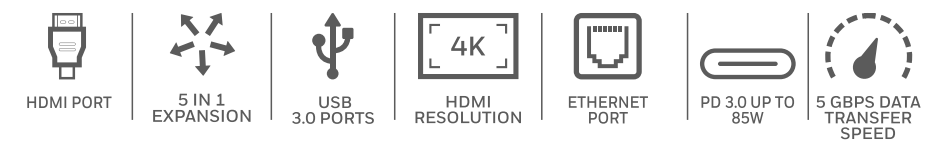

TYPE C MINI DOCKING STATION

Platinum Series

1. **Features**
2. 5 in 1 Multiport Docking Station
   - HDMI Port Delivers Ultra HD 4K (3840x2160) Resolution
   - Type C port Delivers Super-Fast 5GBPS Data Transfer Speed
   - Type C PD 3.0 with 85W PD Output
   - USB 3.0 Port Delivers Super-Fast 5GBPS Data Transfer Speed
   - Gigabit Ethernet Port-10/100/1000 MBPS Bandwidth