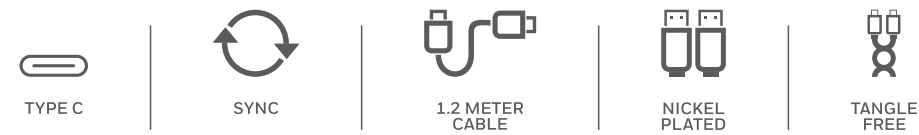

Available in Select Countries only

TYPE C TO TYPE C (Braided)

Platinum Series

Features

- USB 3.0 Type - C to Type - C cable which can easily connect into car/wall charger, computer & power bank
- Supports Maximum current upto PD 87W
- Supports 3.0A charging
- Nickel plated fast charging connector with cotton braided jacket
- Sync data, music & pictures from devices with Type - C port
- Matte finish
- Cable length: 1.2 Meters