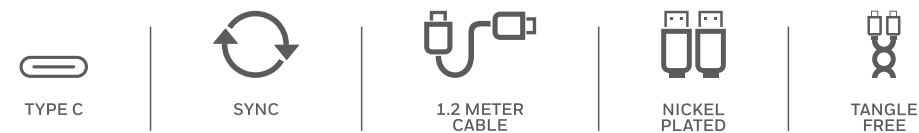

Available in Select Countries only